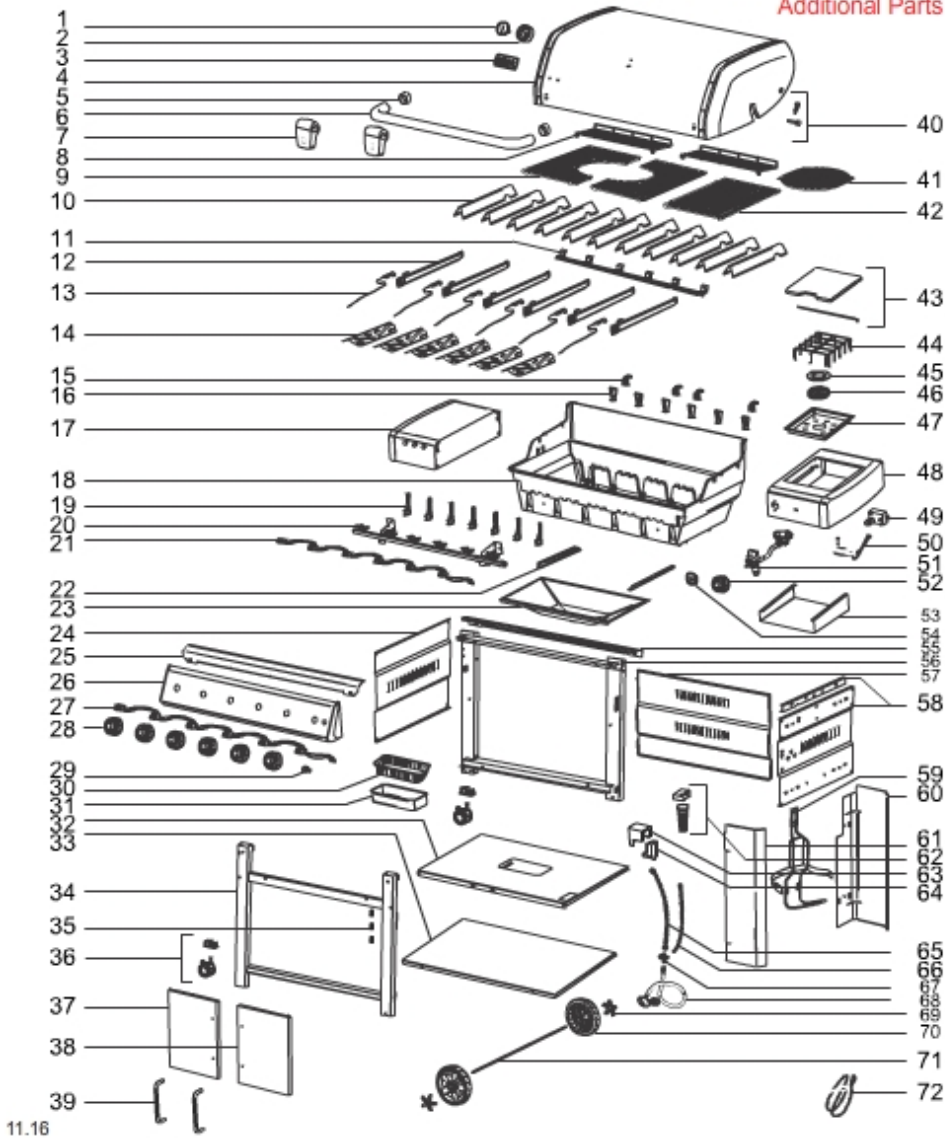

SCHEMATICS

CUSTOMER SERVICE
1-800-446-1071

Switzerland / Gas / Genesis II LX (2017)

[VIEW ALL](#)

MODEL #: 63004175 DESCRIPTION: GENESIS II LX S-640 W/GBS LP SS (2017) (CENTRAL EUROPE)

[Print Schematic](#)

Genesis® II LX E/S640 LP 2017
Additional Parts

11.16

SEQ	DESCRIPTION	PART#
A	>LIT GRP C2 LP C EU GP 17	40421105
B	Igniter module cap w/battery, Genesis II LX series	73174
B	Hardware, ignition module	66806
B	Hardware, door	66429
B	Lid hardware, Genesis II LX series	66438