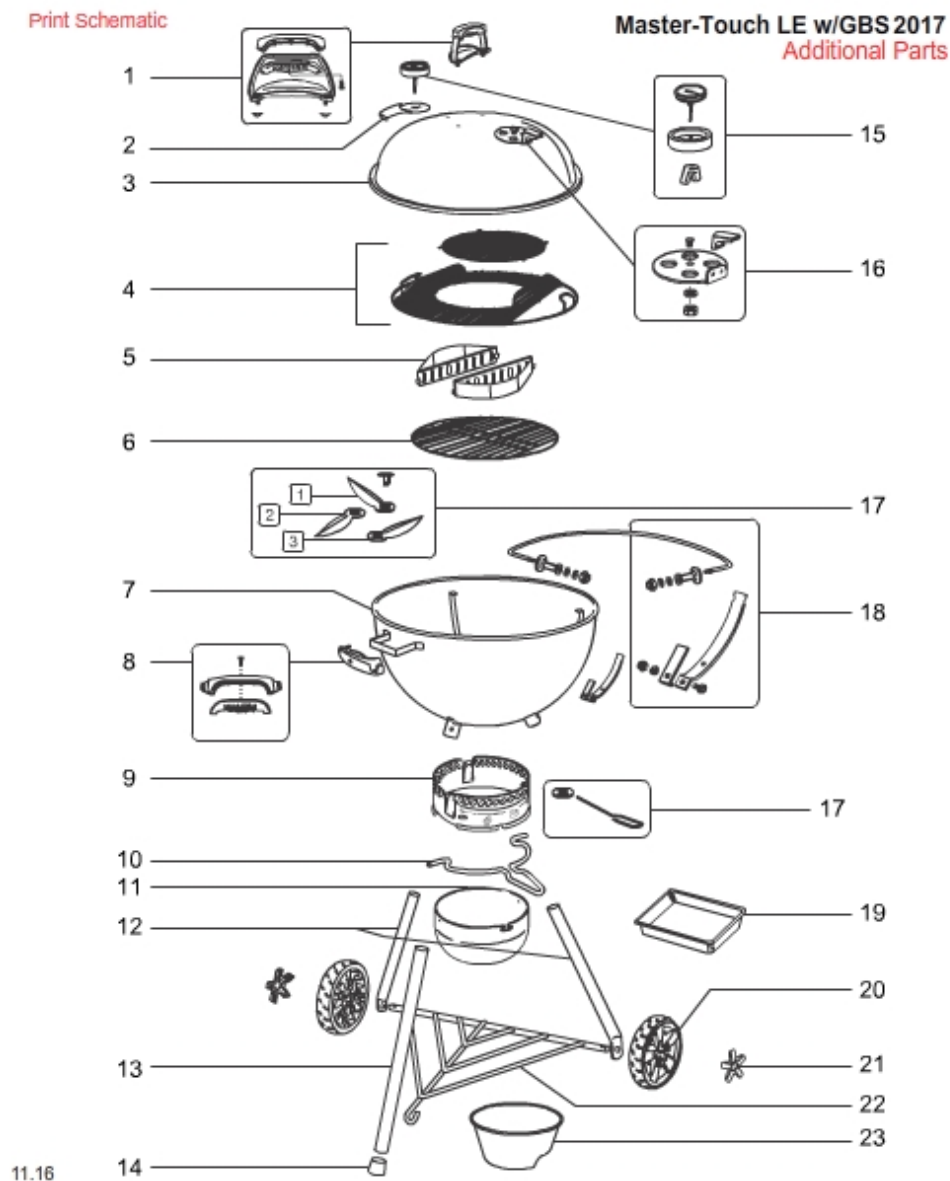

PARTS & SUPPORT ([HTTPS://WWW.WEBER.COM/US/EN/SUPPORT/](https://www.weber.com/us/en/support/)) > SCHEMATICS  
 ([HTTPS://WWW.WEBER.COM/US/EN/HELP/SCHEMATICS/](https://www.weber.com/us/en/help/schematics/))

# SCHEMATICS

CUSTOMER SERVICE  
**1-800-446-1071**

Export (general) / Charcoal / Master-Touch

[VIEW ALL \(BROWSE.ASPX?ALL=1&MODEL=14615504\)](#)

MODEL #: 14615504 DESCRIPTION: MASTER-TOUCH 57CM RED LIMITED EDITION W/GBS (2017) (EU)

SEQ	DESCRIPTION	PART#
A	OWNRS GD 18/22 CHAR EU EXPORT	71150
A	Brochure, Gourmet Barbecue System	56232
A	ASSY GUIDE MASTER-TOUCH LTD GB	59518
W	Hardware kit, Original Kettle Premium Limited Edition	68266

20	Hardware, wheel, Genesis II E/SE series	66682
20	Wheel assembly with insert, 8"	66997
21	Wheel insert kit	66998
22	Triangle, black	67002
23	Measuring cup, '15	65456

38 Items Found

[SCROLL TO TOP](#)

[View All \(browse.aspx?  
all=1&model=14615504\)](#)