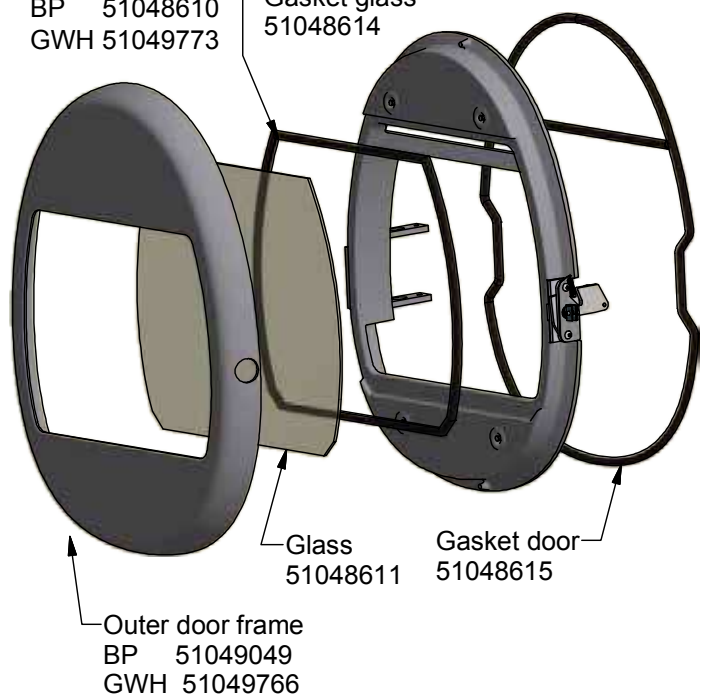

Scan 66

Door complete
BP 51048610
GWH 51049773

Gasket glass
51048614

Glass
51048611

Gasket door
51048615

Outer door frame
BP 51049049
GWH 51049766

Top mantle kit with top outlet
BP 51048616
GWH 51049764

Top mantle kit for rear outlet
BP 51048401
GWH 51049260

6" Connecting piece incl. gasket
outer flue pipe, 148 mm
51048620
6" inside flue pipe, 144 mm
51048609

5" Connecting piece incl.
gasket, inside flue pipe, 130 mm
51049193

Burn chamber
51048621

Rear mantle
BP 51049057
GWH 51049767