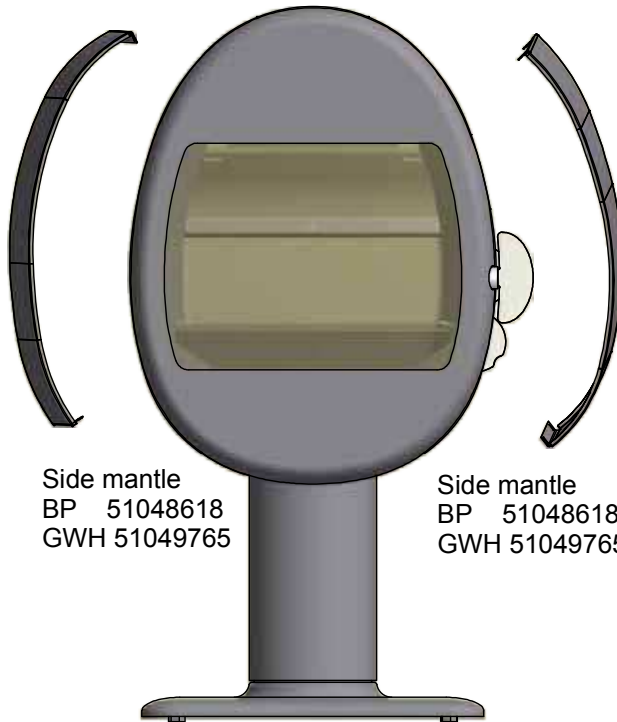

Scan 66

Door complete
BP 51048610
GWH 51049773

Gasket glass
51048614

Glass
51048611

Gasket door
51048615

Outer door frame
BP 51049049
GWH 51049766

Top mantle kit with top outlet
BP 51048616
GWH 51049764

Top mantle kit for rear outlet
BP 51048401
GWH 51049260

6" Connecting piece incl. gasket
outer flue pipe, 148 mm
51048620
6" inside flue pipe, 144 mm
51048609

5" Connecting piece incl.
gasket, inside flue pipe, 130 mm
51049193

Burn chamber
51048621

Rear mantle
BP 51049057
GWH 51049767

Side mantle
BP 51048618
GWH 51049765

Side mantle
BP 51048618
GWH 51049765

Pedestal
BP 51048066
GWH 51049222

Handle
51048622

Pin of baffle plate x 2
51049192

Handle for air supply
51048623

Ash drawer
51048626

Cast iron bottom
51048625

Prism
BP 51048067
GWH 51049223

White silicone
51048628

Black silicone
51048627

Glass log guard
51048624

Floor plates
only for Pedestal

Large glass
50048220

Small glass
50048218